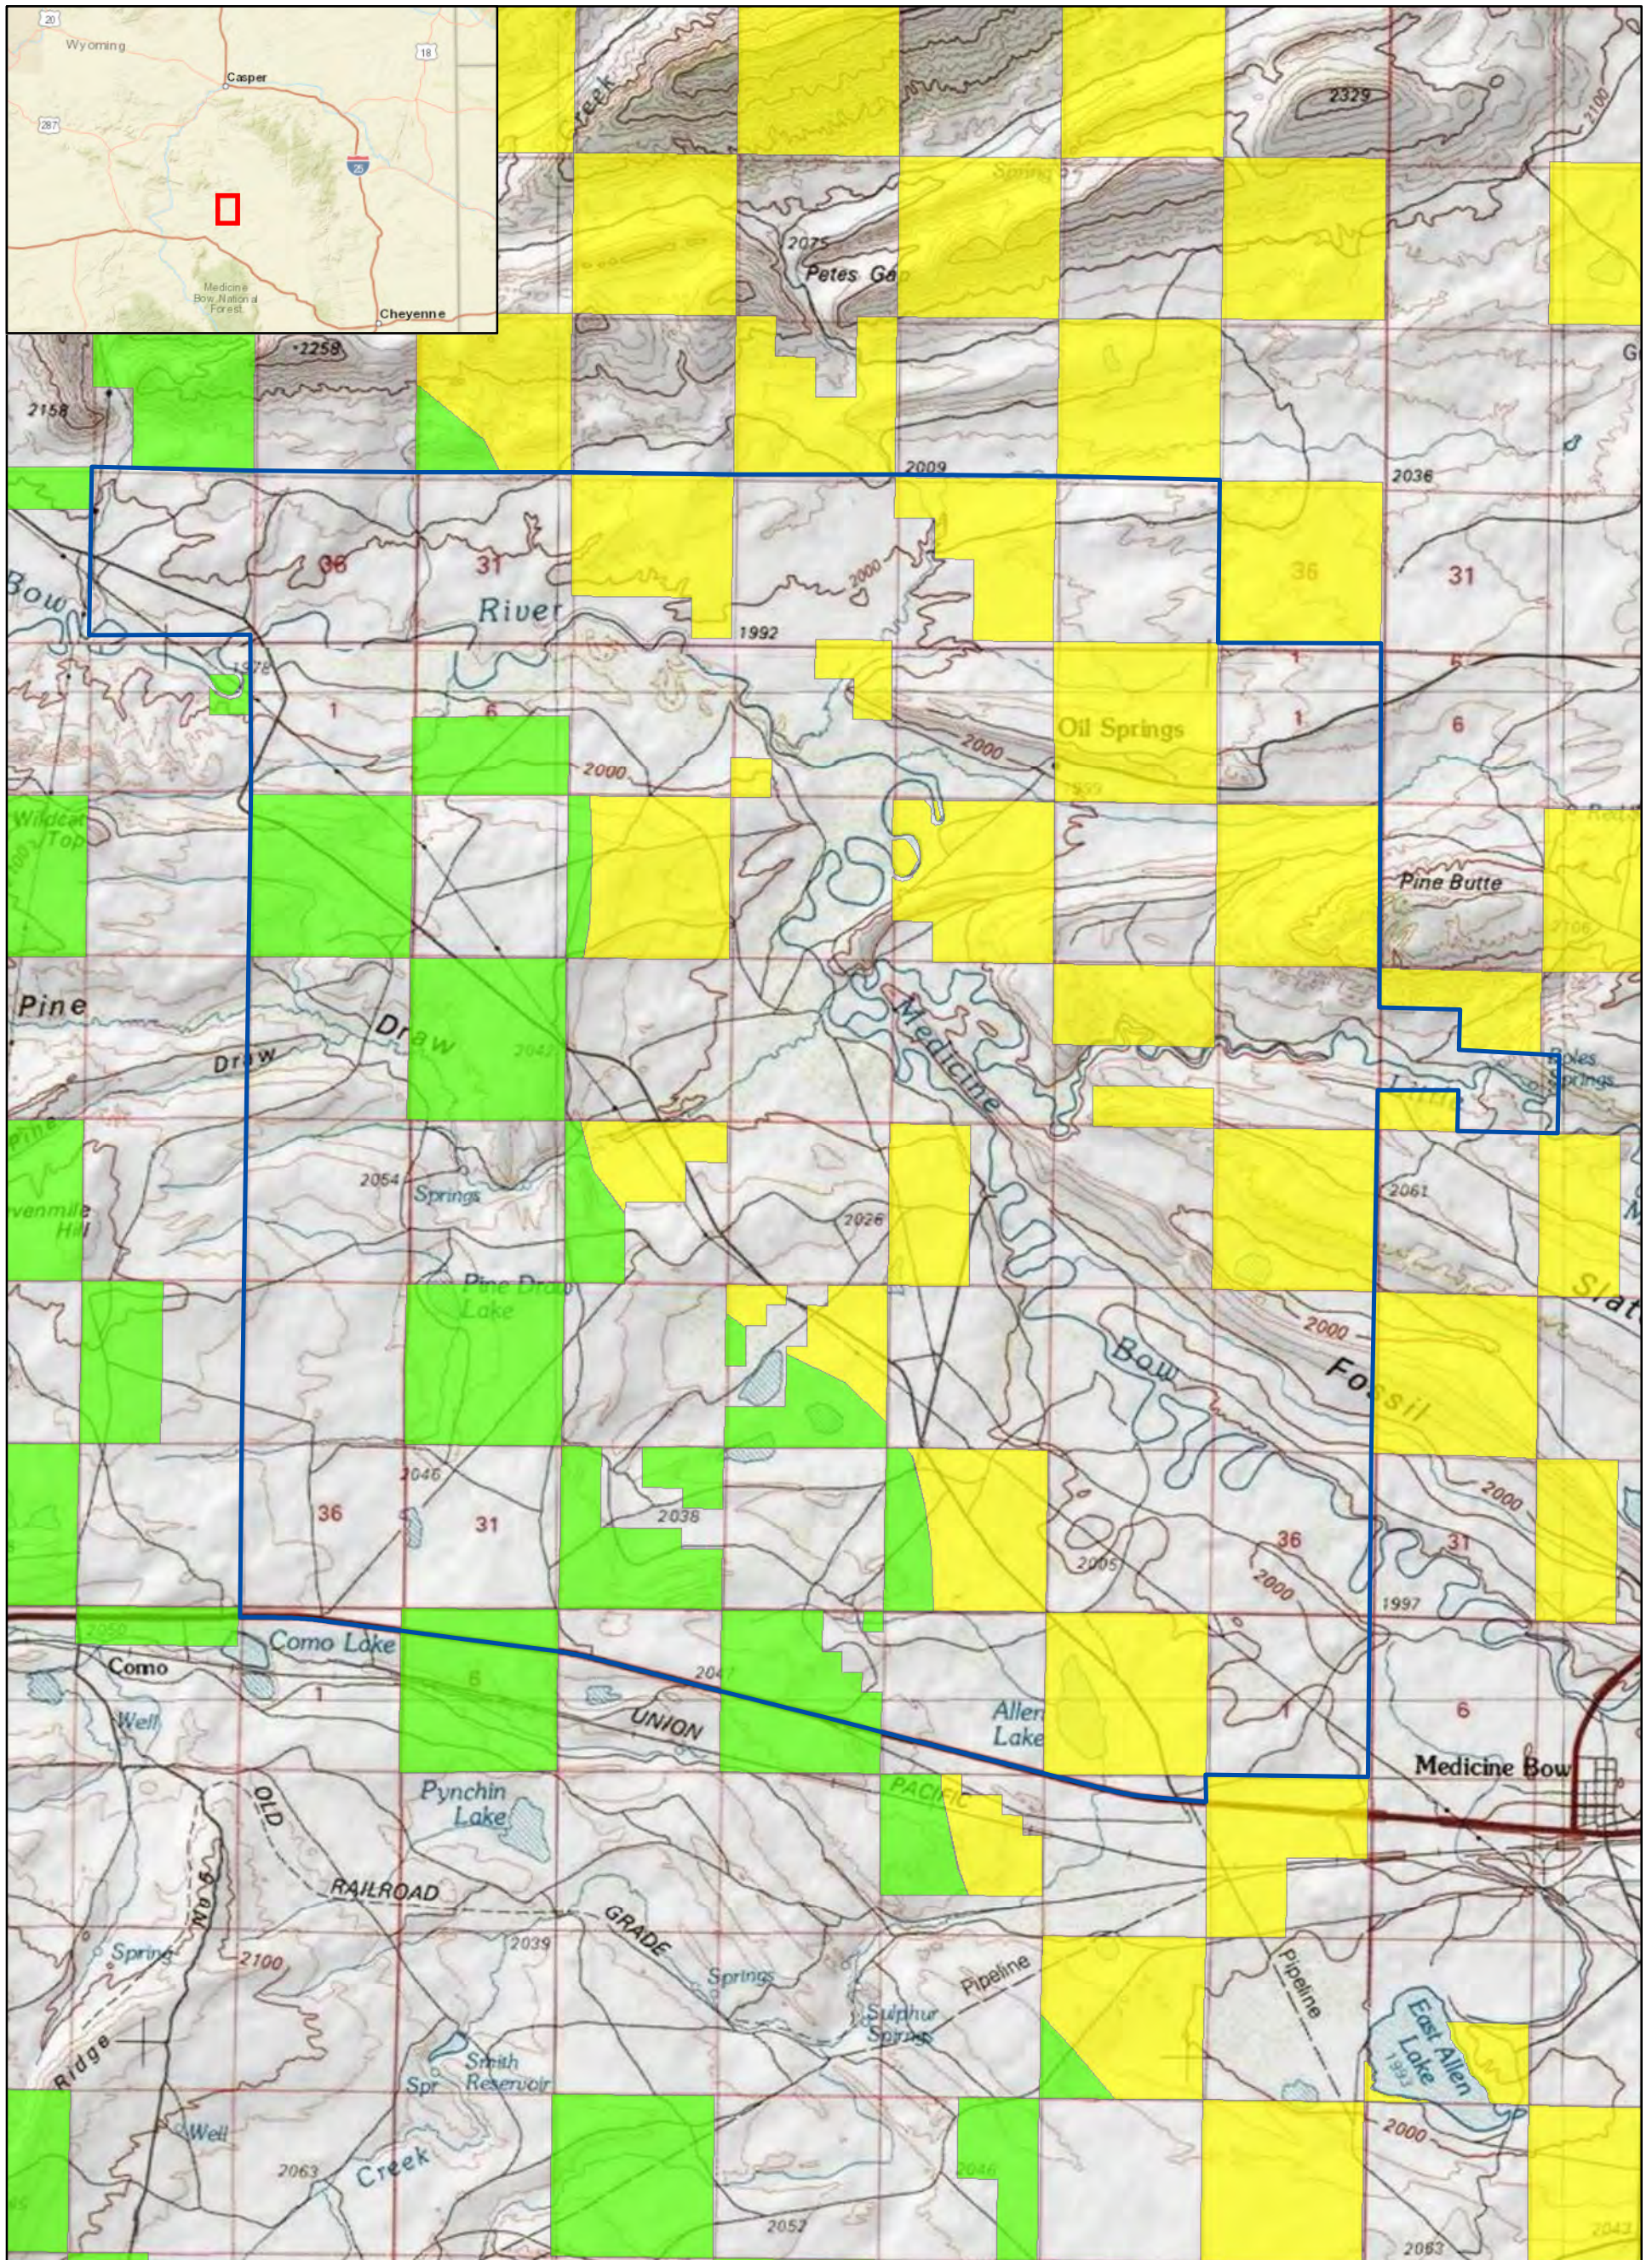

- Legend**
- Project Boundary
 - VRM Classes**
 - Class I
 - Class II
 - Class III
 - Class IV

**Visual Resource Management
Alternative 4 - Preferred
Ekola Flats Wind Energy Project
Ekola Flats Wind Energy, LLC**

Source: BLM 2017

- Legend**
- Project Boundary
 - VRM Classes**
 - Class I
 - Class II
 - Class III
 - Class IV

**Visual Resource Management
Alternative 1 - No Action
Ekola Flats Wind Energy Project
Ekola Flats Wind Energy, LLC**

Source: BLM 2017